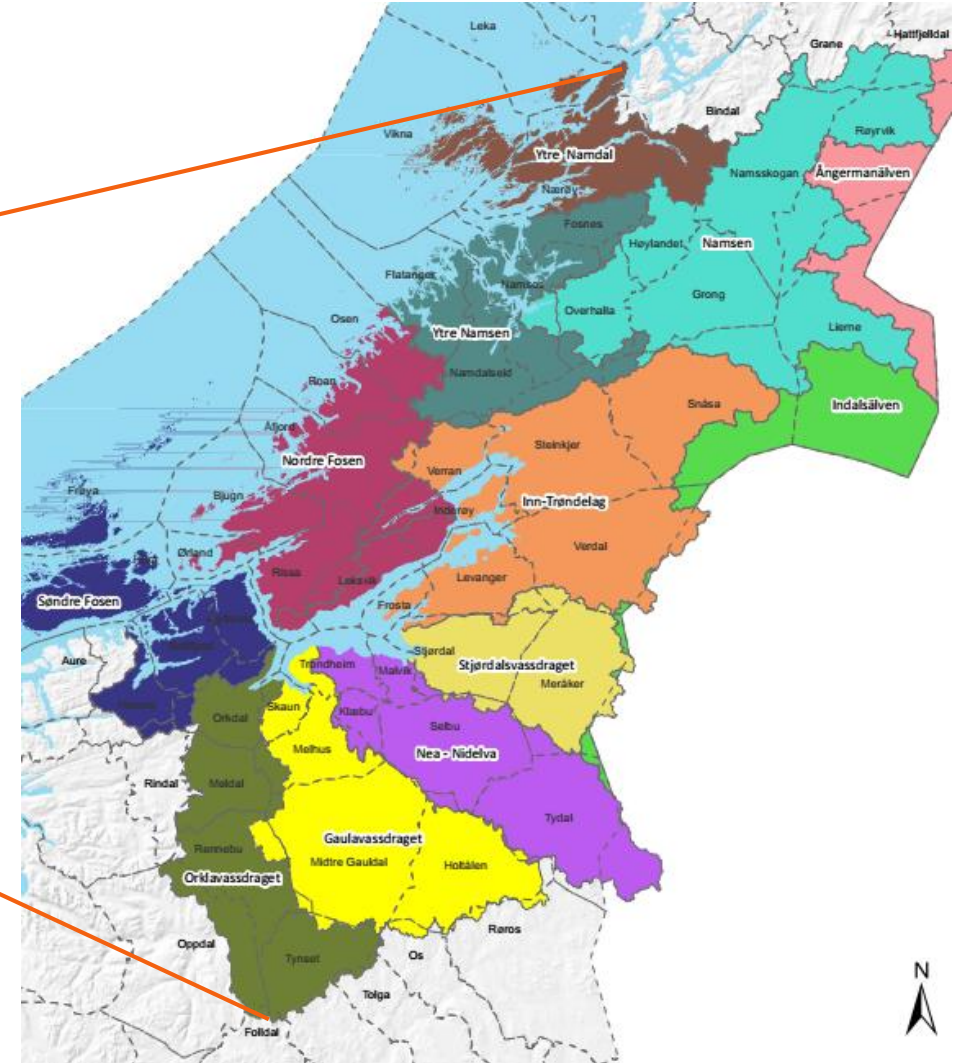

# Roundtable 2, 18 October 2018

Bendik Eithun Halgunset, RBDA Trøndelag, Norway

Formofoss, Namsen sub district ©Bendik Eithun Halgunset

©www.vann-nett.no/portal

©Trøndelag fylkeskommune

Salsvatnet, Ytre Namdal sub district ©Bendik Eithun Halgunset

Litjfosse dam, Orkla sub-district ©Bendik Eithun Halgunset

The Orkla estuary, 2009, Orkla sub-district ©Fjellanger Widerøe Foto AS

The Orkla estuary, 1920, Orkla sub-district ©[www.elvedelta.miljodirektoratet.no](http://www.elvedelta.miljodirektoratet.no)

Just good or just bad? ©www.h-a.no

Thank you  
for your  
attention!

Heading for the future! ©Bendik Eithun Halgunset

Trøndelag vannregion